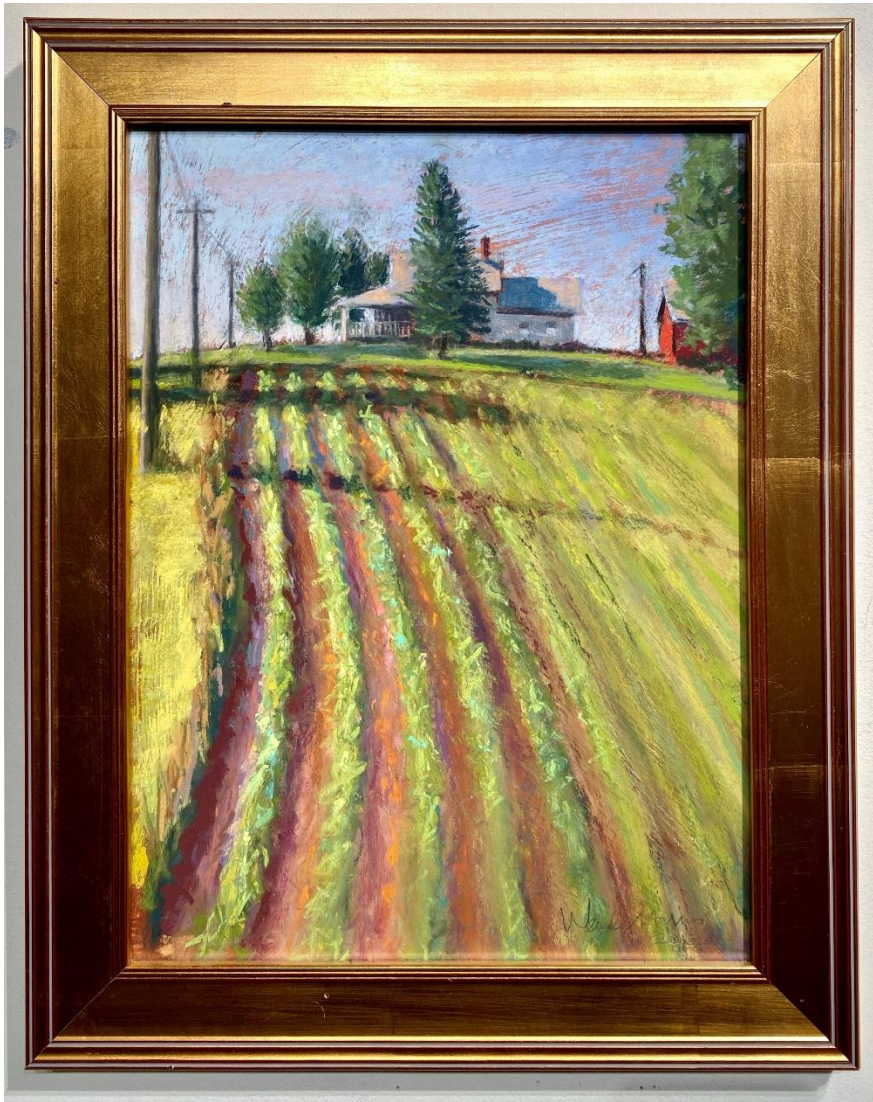

"ROSE GARDEN"

12 x 12" \$95

37 - Snow Globe

Original pastel: 28 x 32" \$3,584 (Framed: 30 x 44")

Prints: 28 x 32" \$615

14 x 16" \$154

38 - Goldenrod

Prints only: 12.5 x 8.625" \$75

39 - On Top of the World