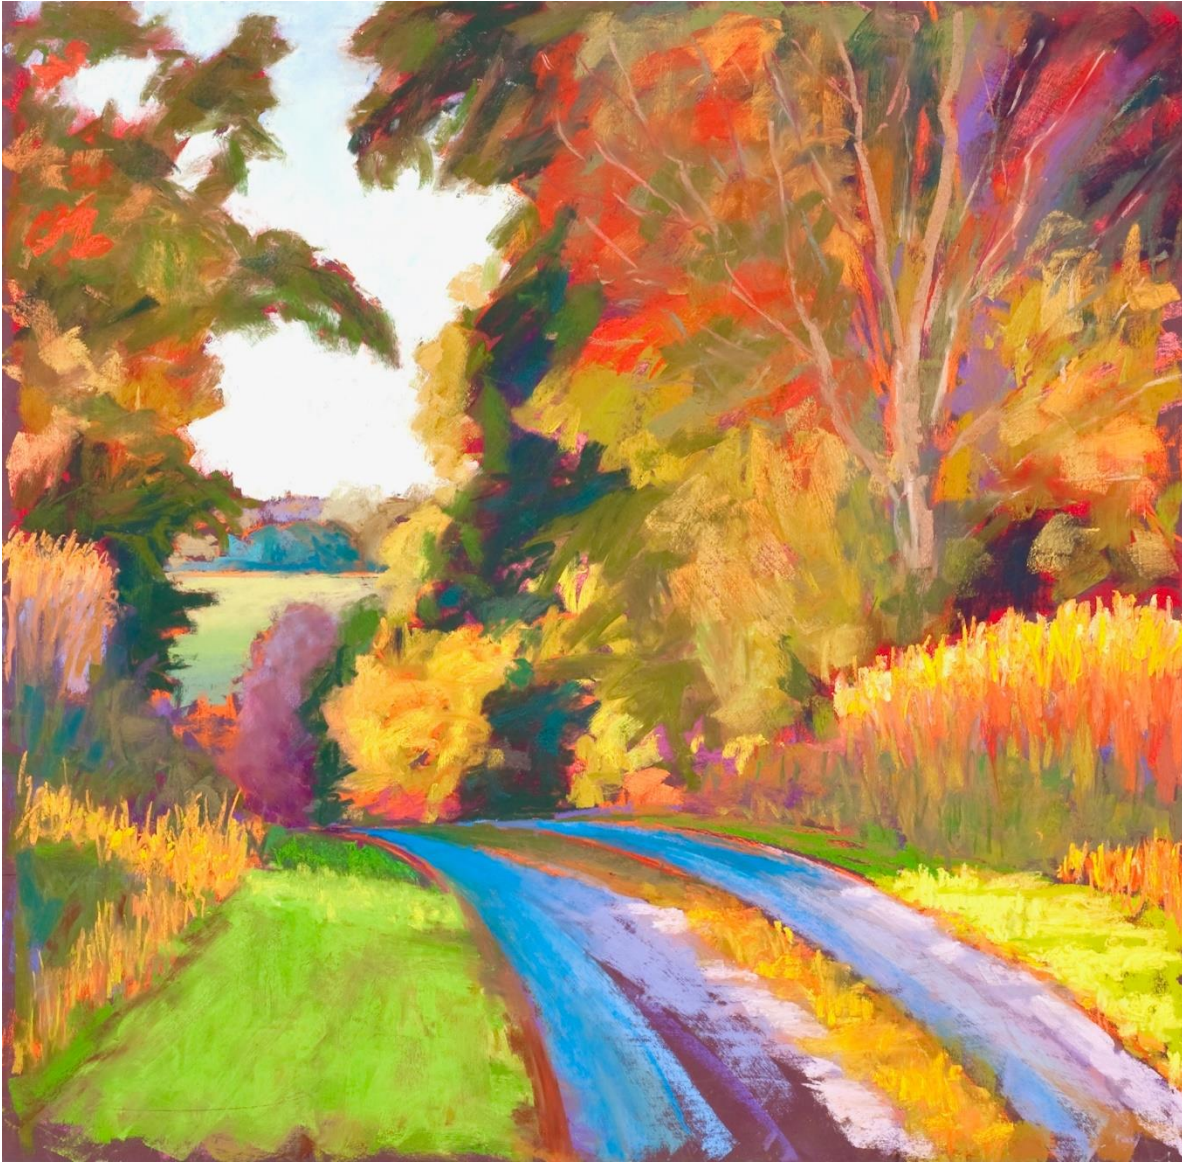

36 - The Road Home

Prints only: 24 x 24" $425 (same size as original)

12 x 12" $95