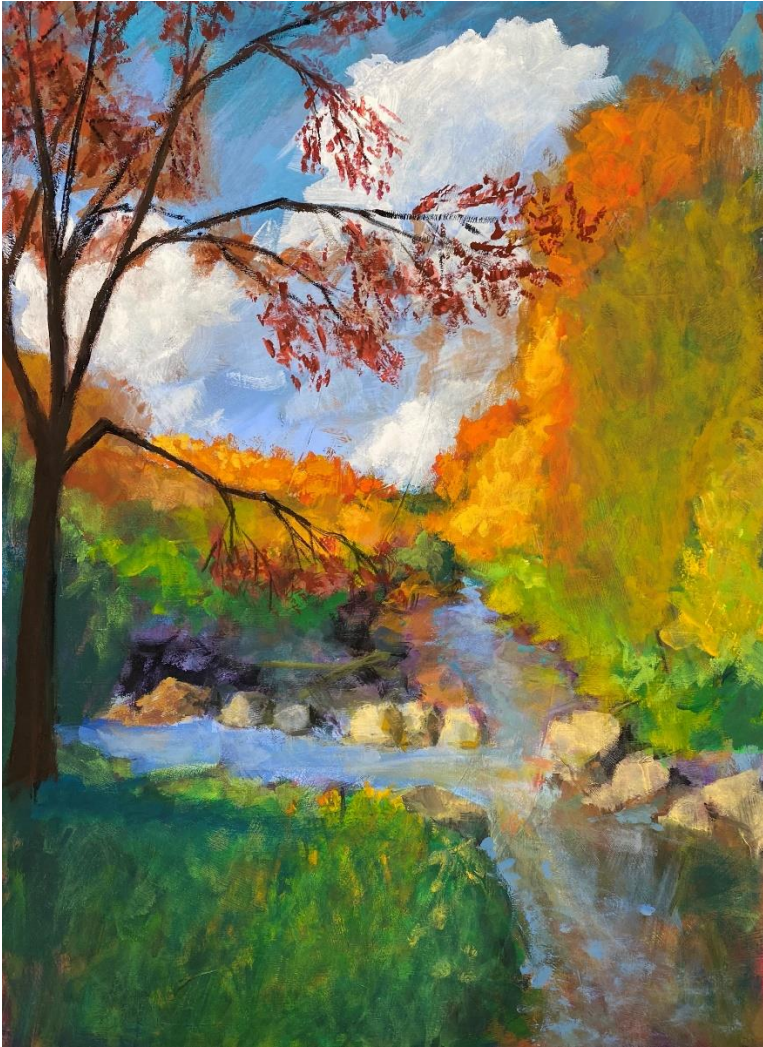

Prints: 20 x 17" \$235

12 x 10.25" \$85

13 - Connecting

Original pastel: 13.25 x 19.5" \$995

Prints: 13.25 x 19.5" \$175

8 x 10" \$55

14 - Moonrise Over 1236 East Genesee

Original pastel: 18.75 x 24.5" \$1,835

Prints: 18.75 x 24.5" \$315

8.5 x 11" \$68

15 - Last Glimpse

Original: 4.25 x 20.5" \$365

Print: 4.25 x 20.5" \$75

16 - Lily Pond

Original pastel: 9 x 11.875" \$445

Prints: 9 x 11.875" \$74

17 - Follow the Water

Original gouache: 24 x 16.5" \$1,450

Print: 24 x 16.5" \$275

7 x 10" \$48

18 - Mind Bending

Original pastel: 11.75 x 8" \$360

Prints: 11.75 x 8" \$65

19 - Single Silo

Original: 19.5 x 25.5" \$1,975

Prints: 19.5 x 25.5" \$345

11 x 14" \$105

20 - Mark's Sunset

Original pastel: 14 x 18" \$995

Prints: 14 x 18" \$185

9.5 x 12" \$80

21 - Your Very Own Piece of the Dome