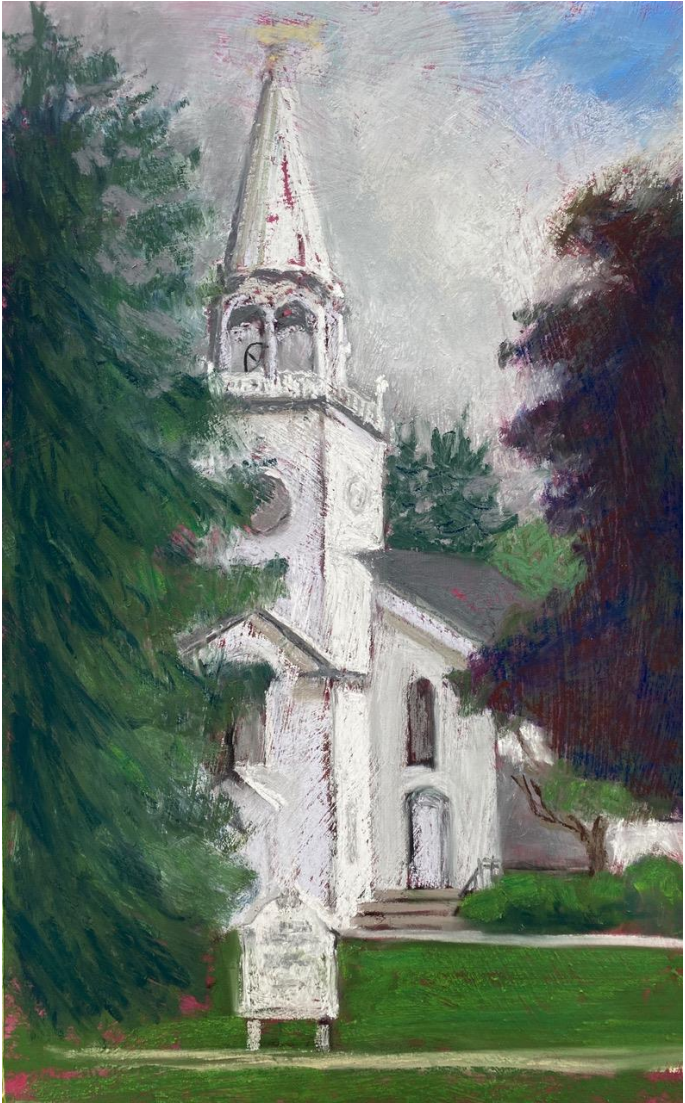

from glass artist  
Michael Hudson's website

1 - Holiday Barn

Prints only: 22 x 30" (original size) \$455

Proportional to fit your space, for example 14 x 20" \$192

Greeting Card pack of 5 with no message \$30 (free with purchase of original work)